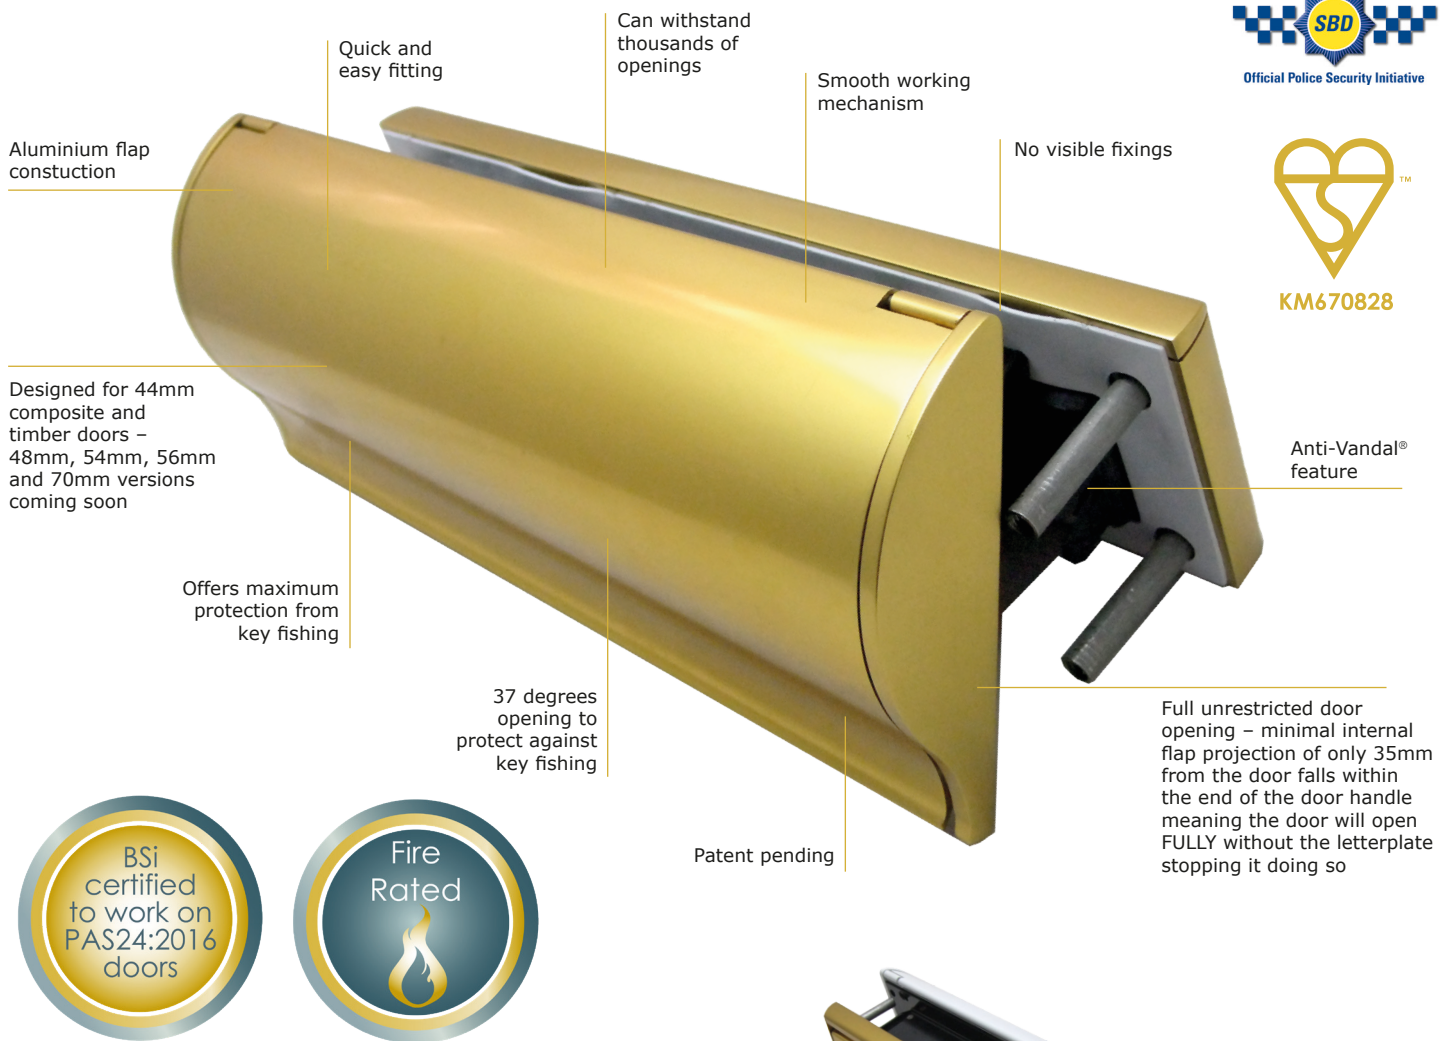

# THE SOTERIAN

## WHAT IS TS008?

TS008 has come in to effect that sets the advanced security requirements of letterplates. The updated door standard PAS24:2016, now requires that a door fitted with a letterplate has to have a letterplate that is tested to and meets the requirements of TS008. As well as covering key fishing, TS008 also covers preventing being able to unlock the door through the letterplate, whilst also allowing postal items to pass freely through it.

## THE SOTERIAN TS008 LETTERPLATE

Named after the Goddess of Safety, the Soterian letterplate is stylish, streamlined and secure. It is the ultimate TS008 certified letterplate, made to protect and perfect your door. It is highly engineered with over 120 different processes in each letterplate, setting it apart from anything else currently on the market.

## MIX AND MATCH SOLUTION

Our revolutionary mix and match solution gives you the freedom to choose what finish you want for the internal and external frame. Whether it is a black inner frame with a white outer frame, or a traditional gold inner flap and gold outer flap – the choice is yours! Choose from 5 different finishes gold anodised, silver anodised, polished silver, black and white.