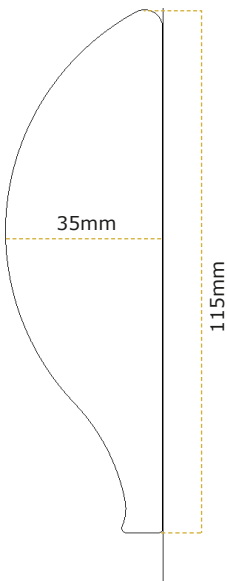

### Internal Frame Sizes:

Letterplate Length 300mm  
 Letterplate Height 115mm  
 Projection 35mm  
 Frame Material Aluminium

### External Frame Sizes:

Distance Between Screw Holes 277mm  
 Letterplate Length 305mm  
 Letterplate Height 77mm  
 Frame Material Aluminium  
 Cavity Hole Size 53mm x 260mm