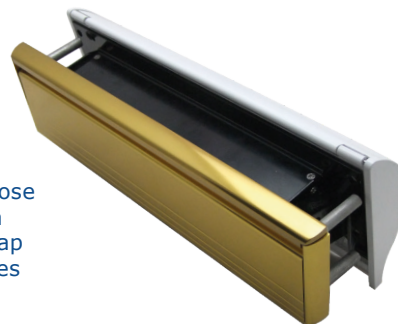

## WHAT IS TS008?

TS008 has come in to effect that sets the advanced security requirements of letterplates. The updated door standard PAS24:2016, now requires that a door fitted with a letterplate has to have a letterplate that is tested to and meets the requirements of TS008. As well as covering key fishing, TS008 also covers preventing being able to unlock the door through the letterplate, whilst also allowing postal items to pass freely through it.

## THE SOTERIAN TS008 LETTERPLATE

Named after the Goddess of Safety, the Soterian letterplate is stylish, streamlined and secure. It is the ultimate TS008 certified letterplate, made to protect and perfect your door. It is highly engineered with over 120 different processes in each letterplate, setting it apart from anything else currently on the market.

## MIX AND MATCH SOLUTION

Our revolutionary mix and match solution gives you the freedom to choose what finish you want for the internal and external frame. Whether it is a black inner frame with a white outer frame, or a traditional gold inner flap and gold outer flap – the choice is yours! Choose from 5 different finishes gold anodised, silver anodised, polished silver, black and white.