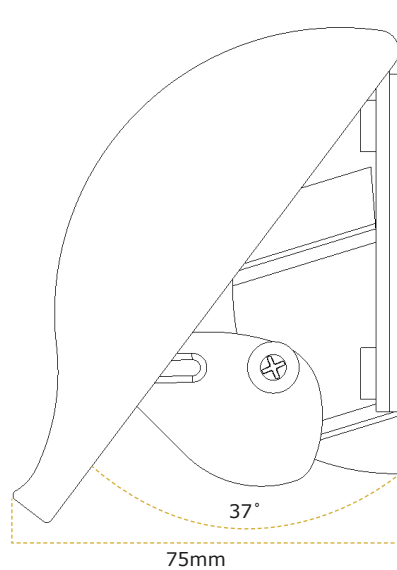

### Internal Frame Sizes:

Letterplate Length 300mm  
 Letterplate Height 115mm  
 Projection 35mm  
 Frame Material Aluminium

### External Frame Sizes:

Distance Between Screw Holes 277mm  
 Letterplate Length 305mm  
 Letterplate Height 77mm  
 Frame Material Aluminium  
 Cavity Hole Size 53mm x 260mm