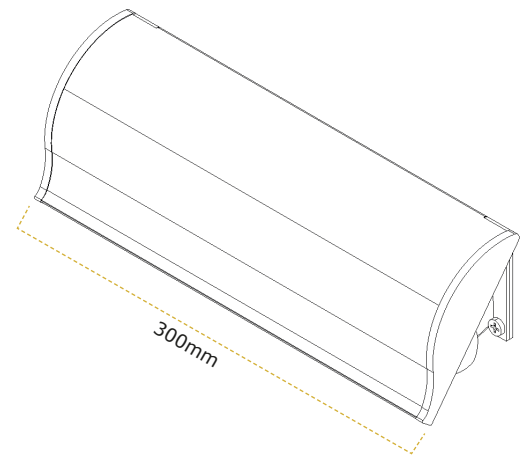

### Internal Frame Sizes:

Letterplate Length 300mm  
 Letterplate Height 115mm  
 Projection 35mm  
 Frame Material Aluminium

### External Frame Sizes:

Distance Between Screw Holes 277mm  
 Letterplate Length 305mm  
 Letterplate Height 77mm  
 Frame Material Aluminium  
 Cavity Hole Size 53mm x 260mm